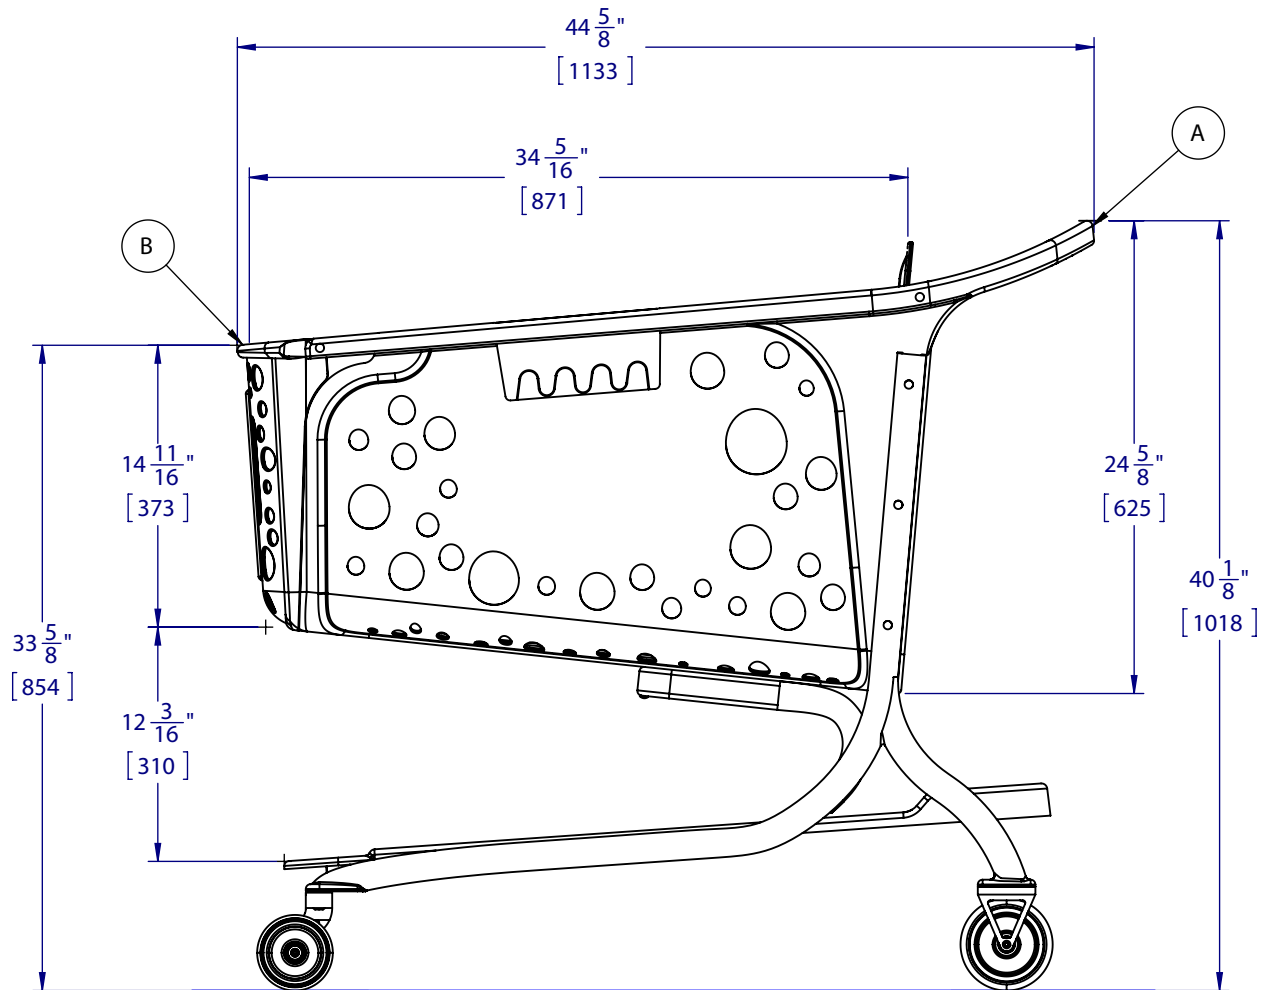

Specifications

A - Width at handle 24" B - Width at front of basket 20"

Total Payload Capacity: 18,662 Cu. Inches

Basket Capacity: 11,022 Cu. Inches

Shipping Weight: 51lbs.

Nesting Distance: 14"